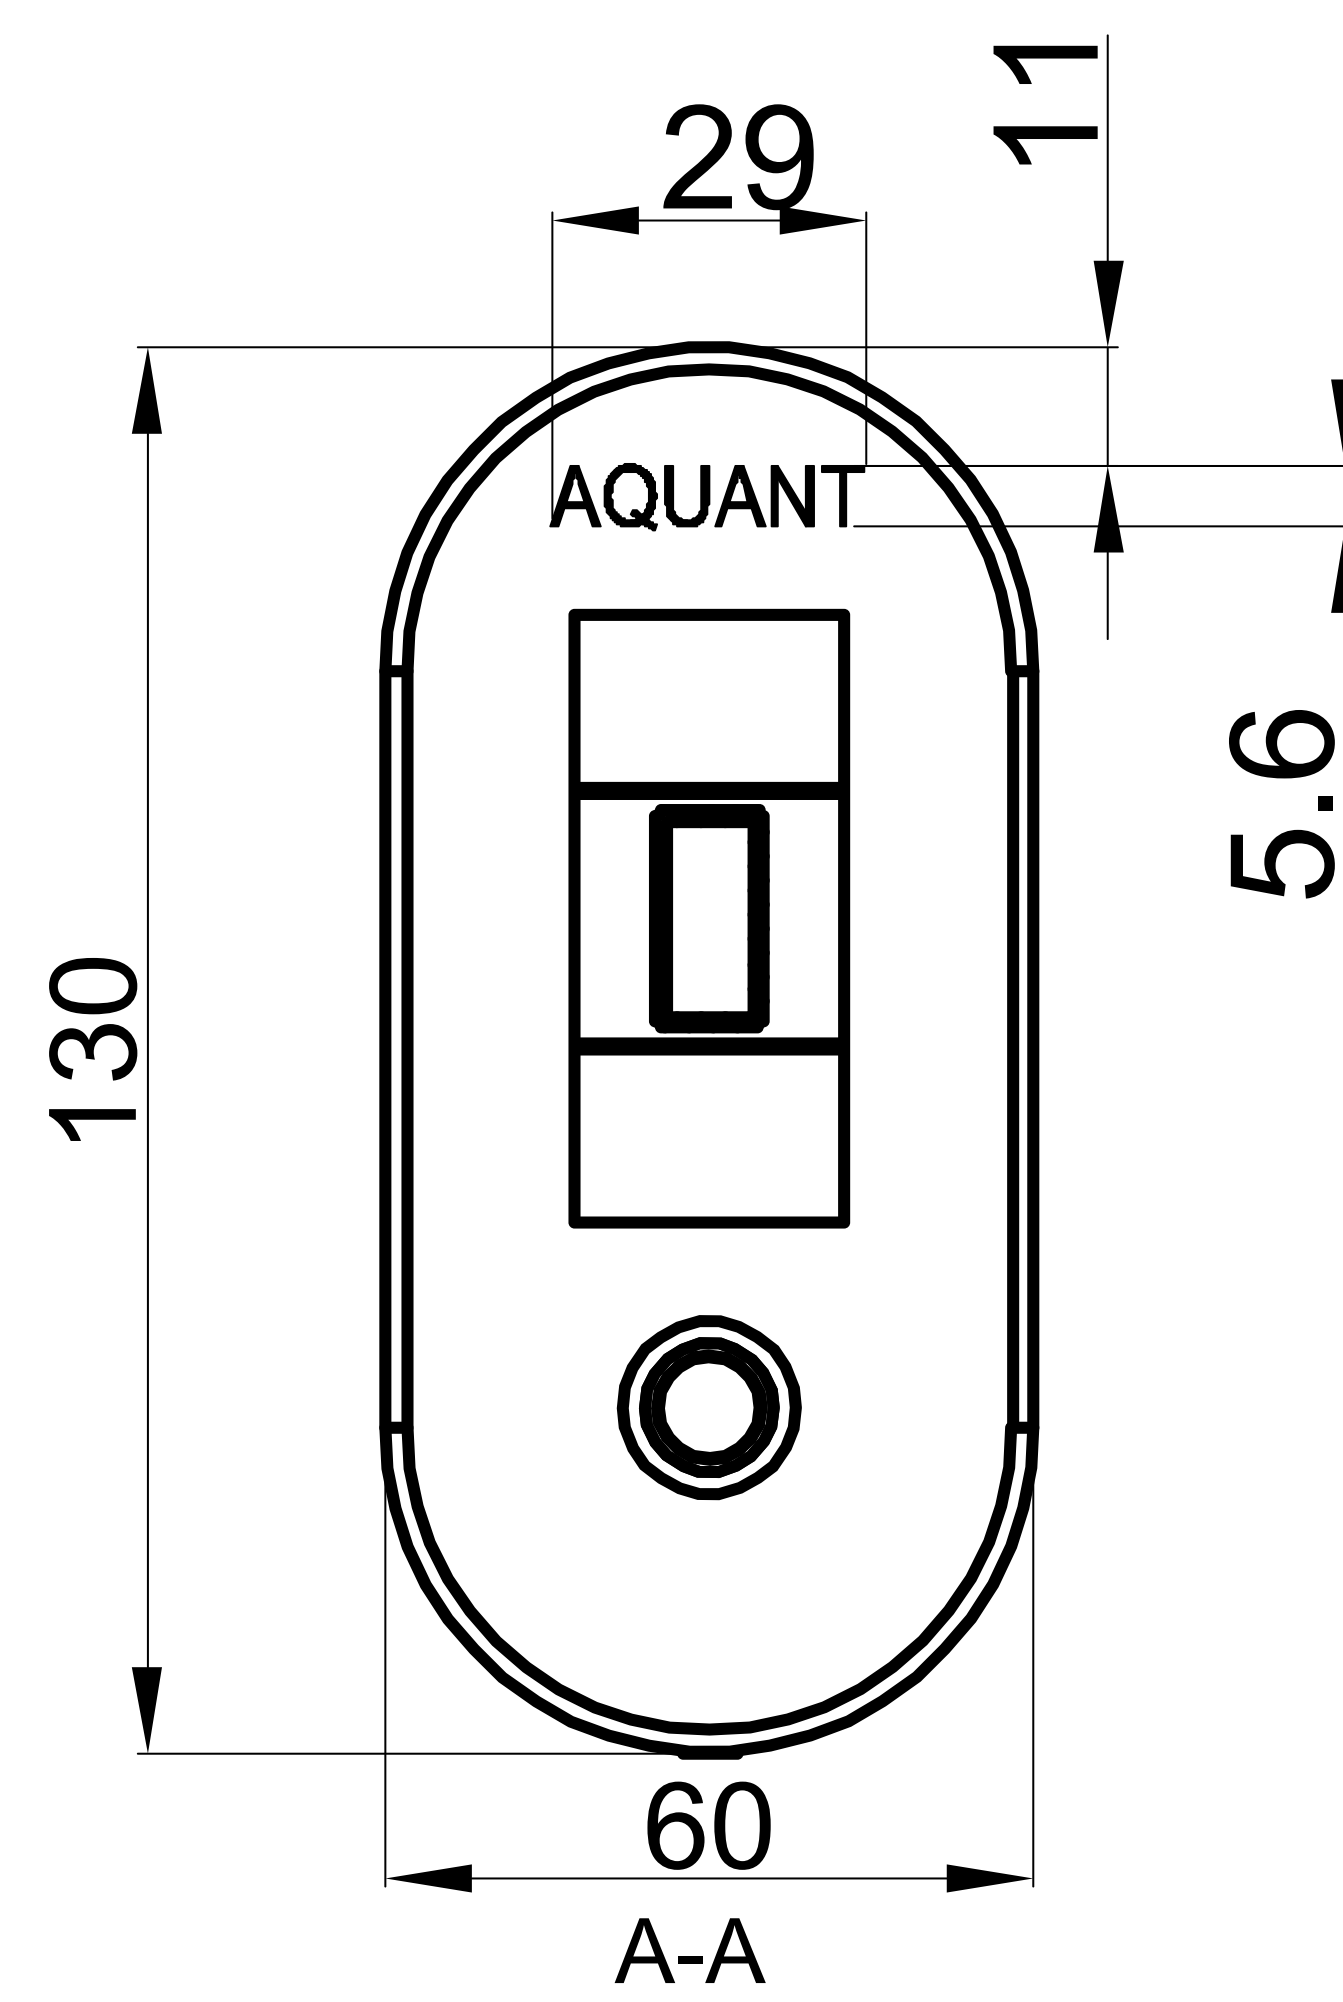

Mirror

Product Code : 1472

Technical Drawing

- Needs Electric Point

All dimension are in **mm**