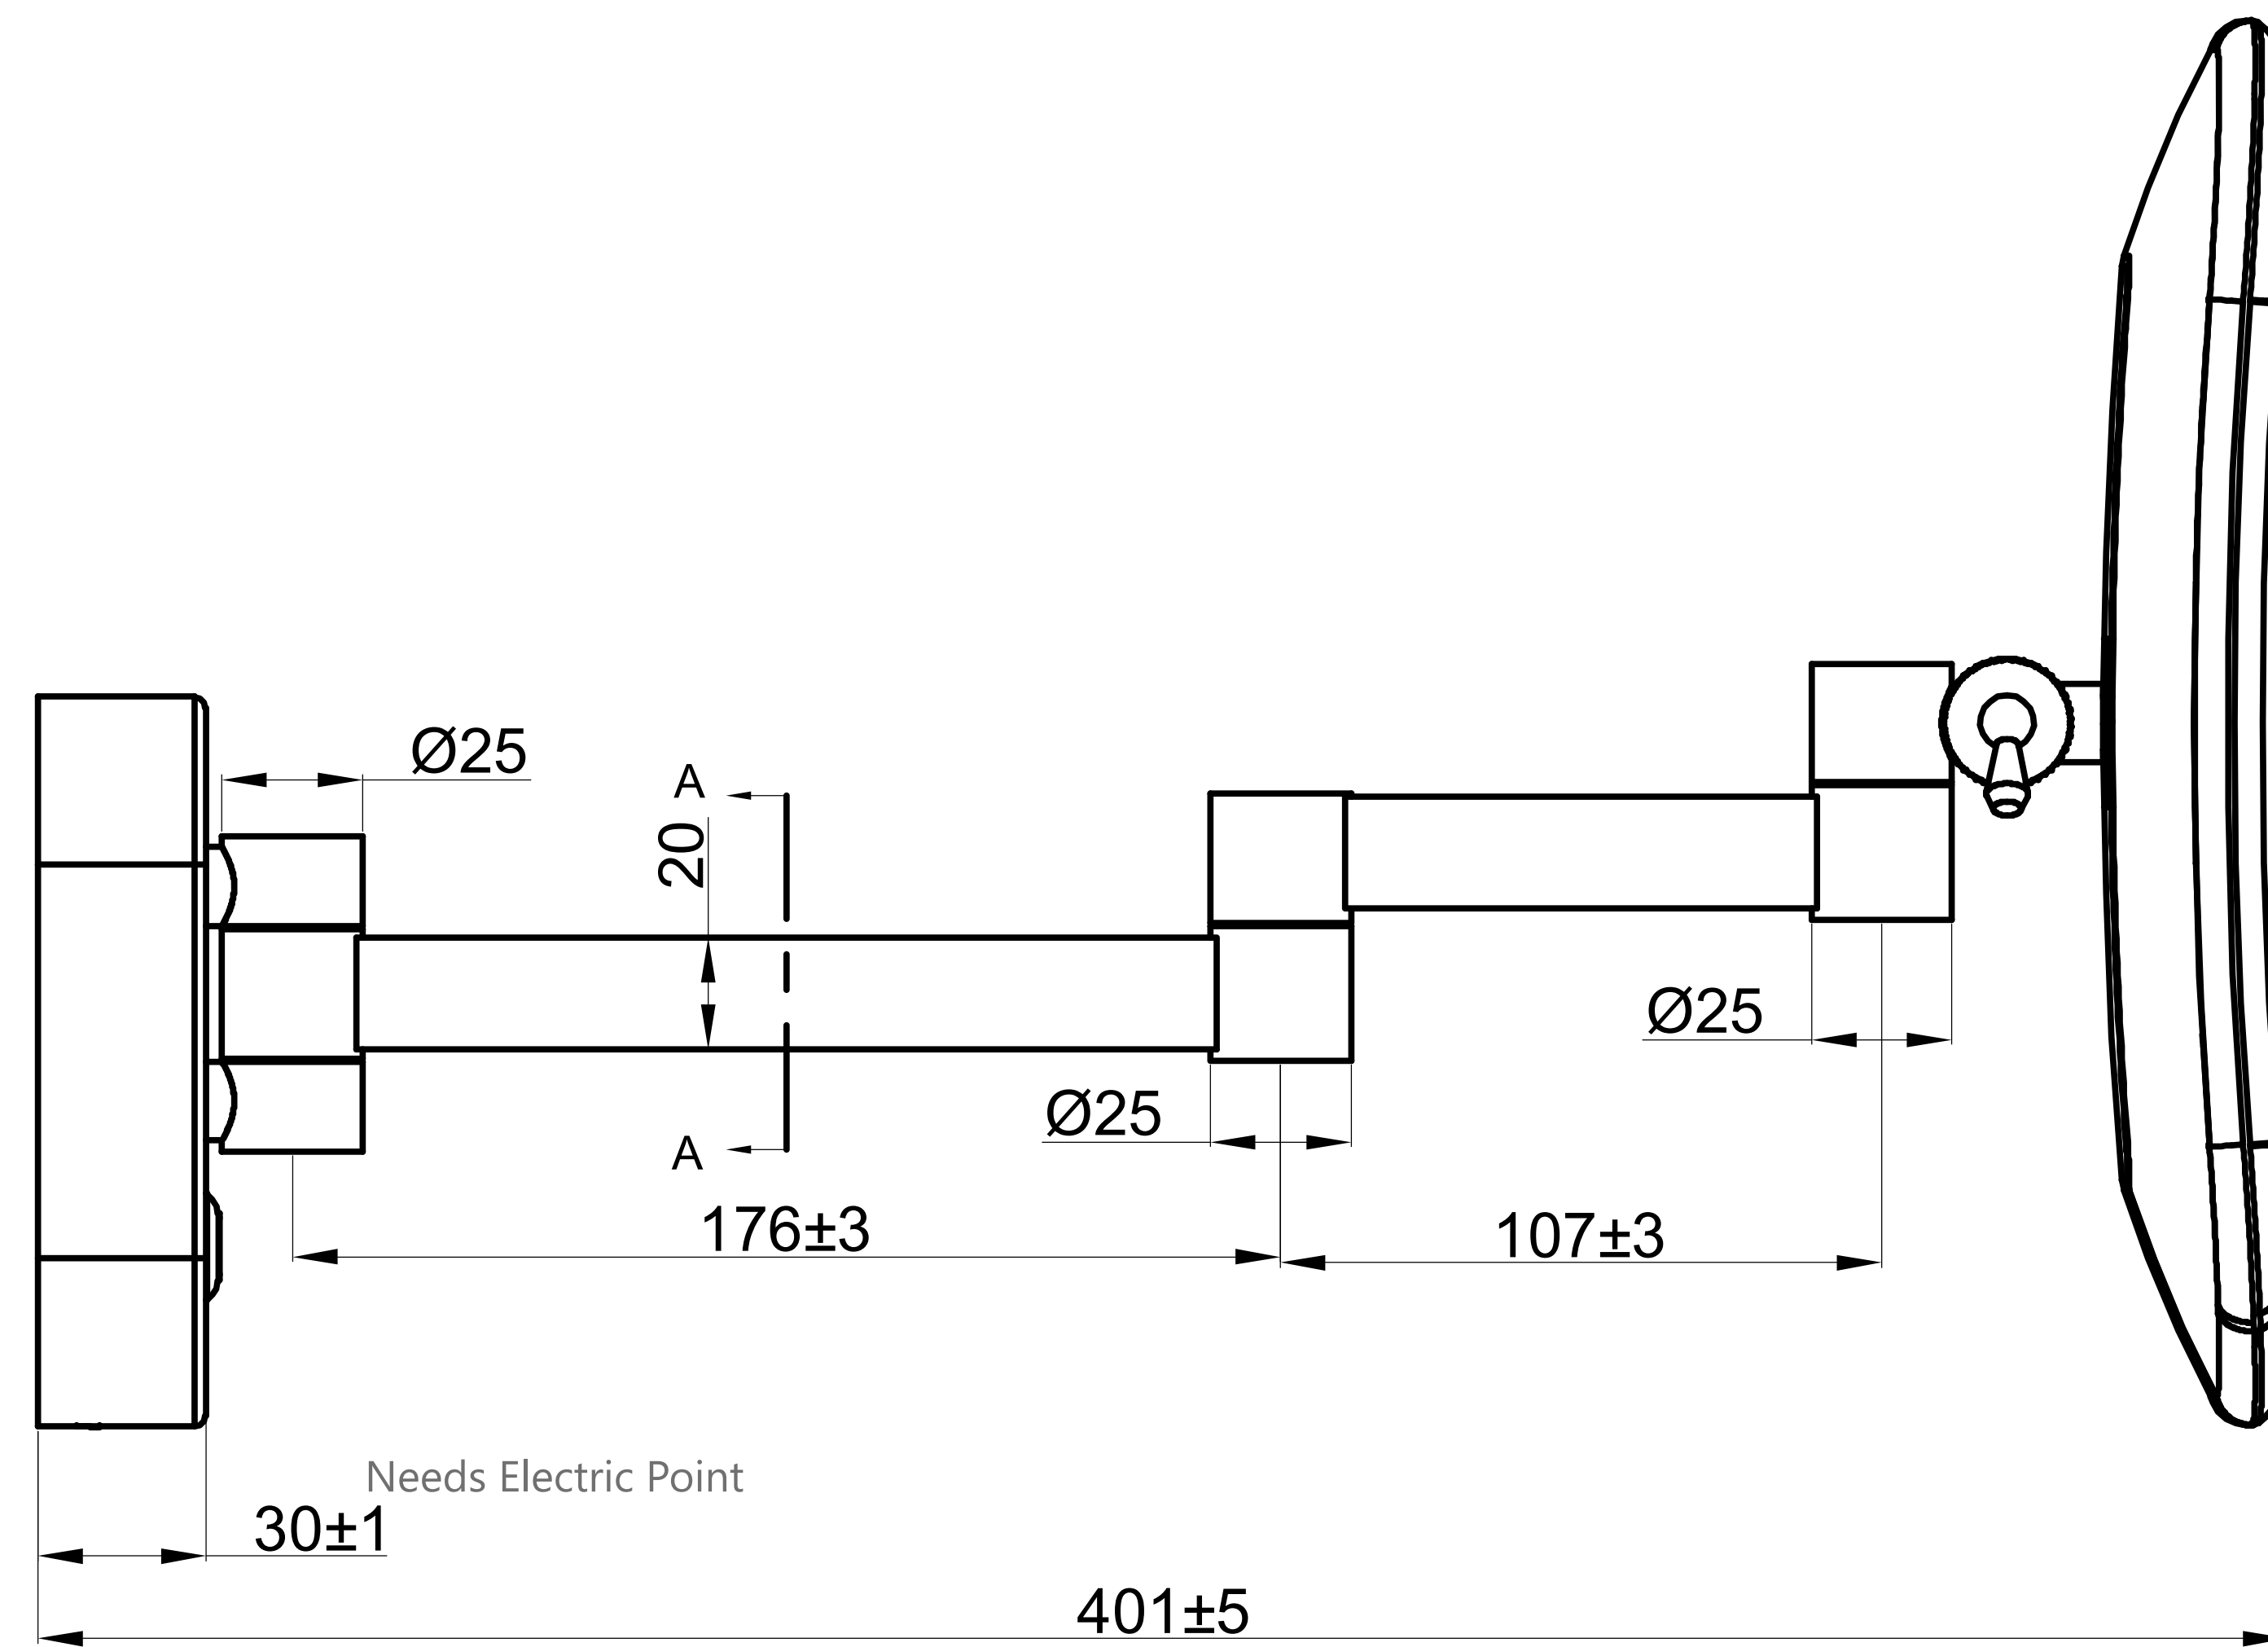

Mirror

Product Code : 1472

Technical Drawing

- Needs Electric Point

All dimension are in **mm**