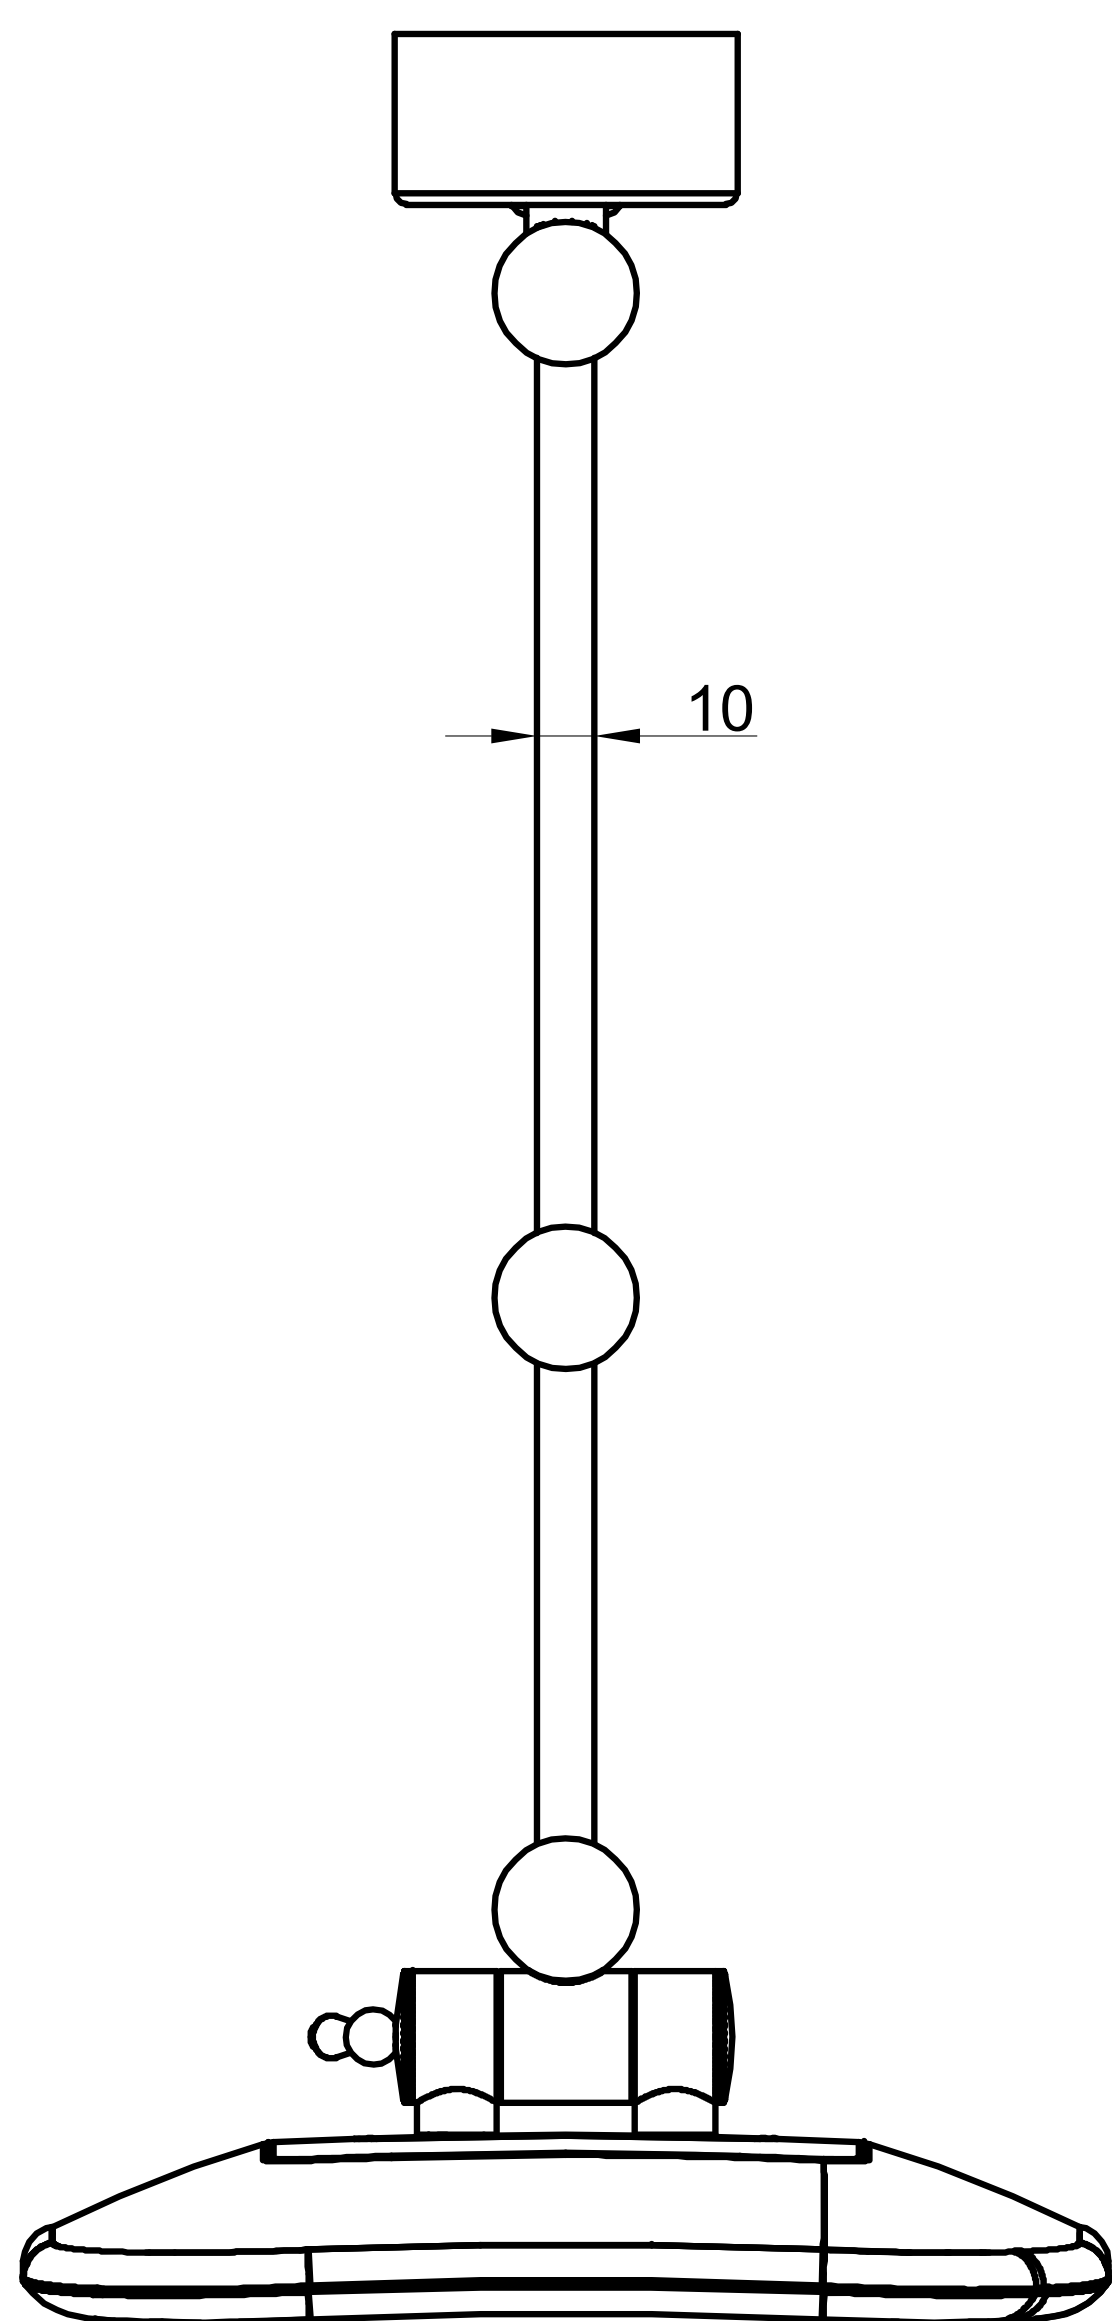

Mirror

Product Code : 1472

Technical Drawing

- Needs Electric Point

All dimension are in **mm**