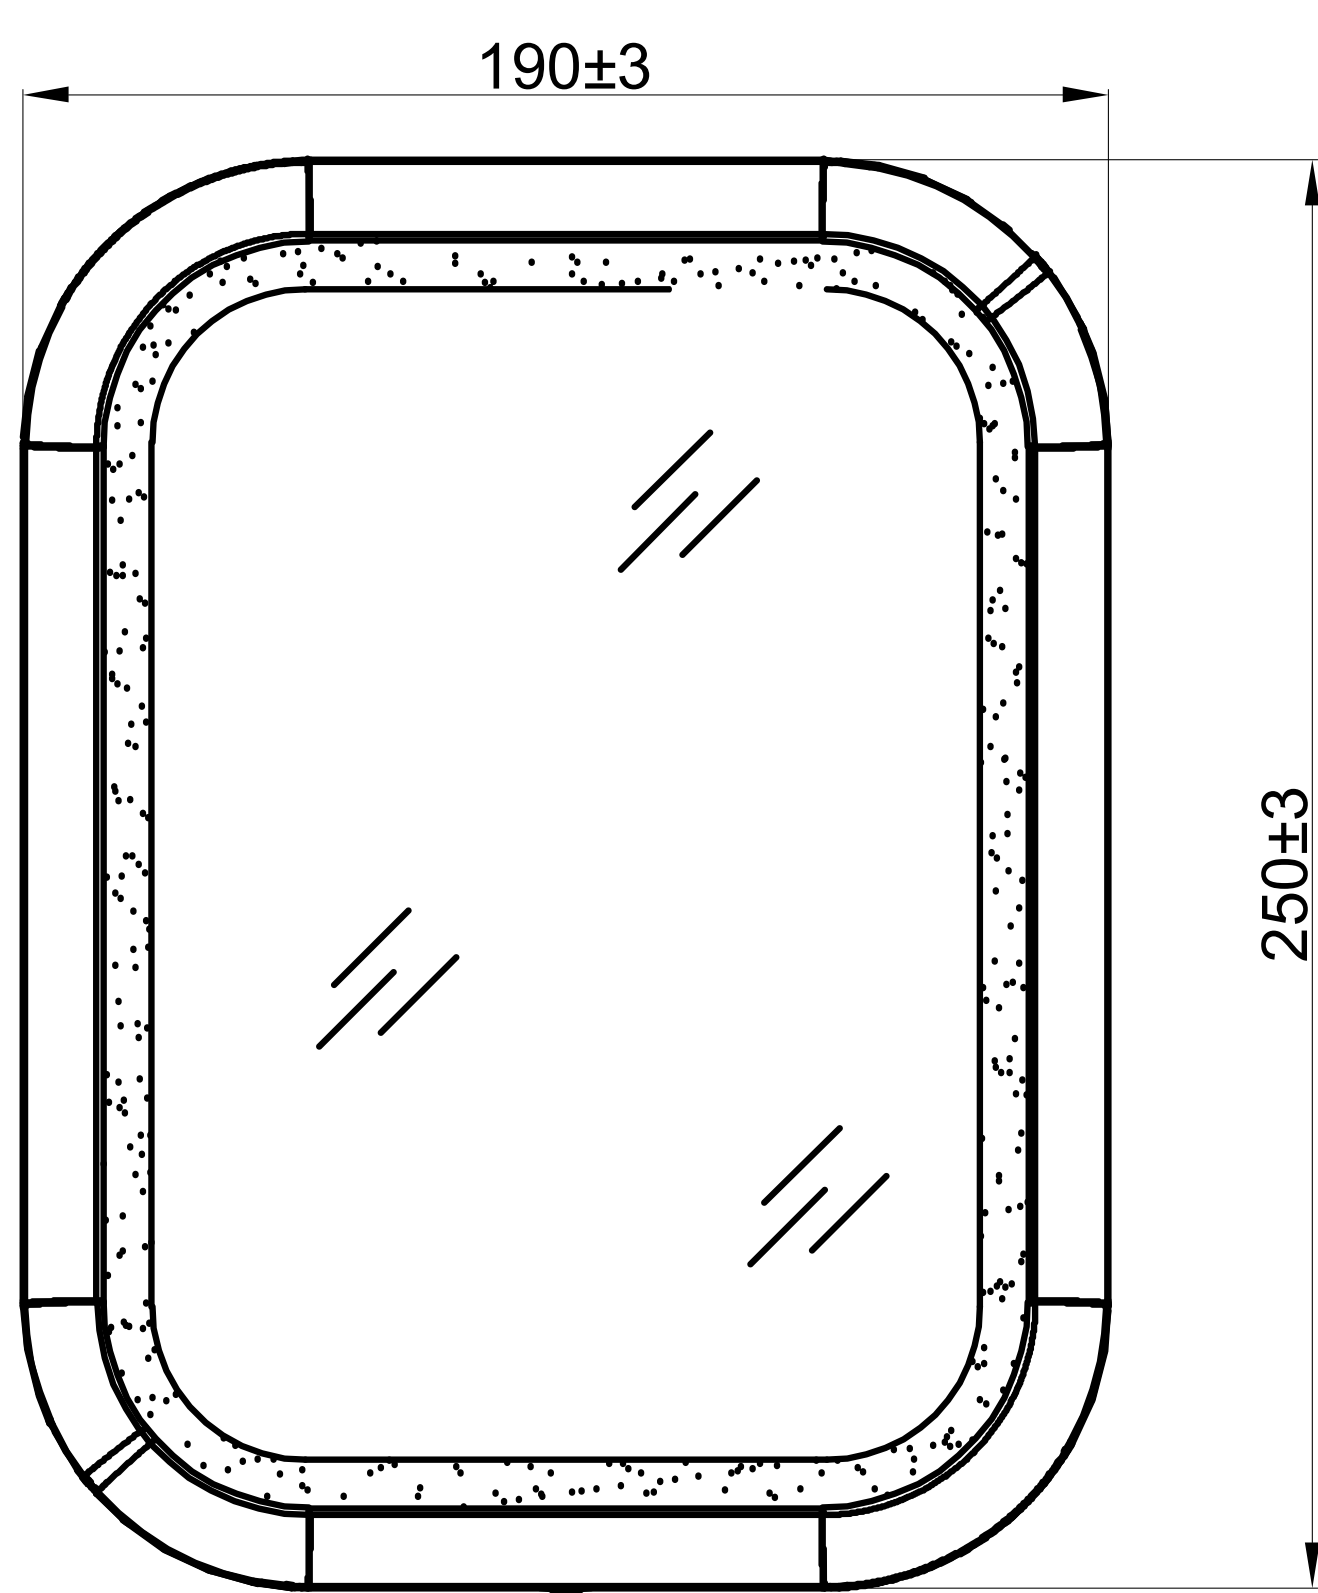

Mirror

Product Code : 1472

Technical Drawing

- Needs Electric Point

All dimension are in **mm**